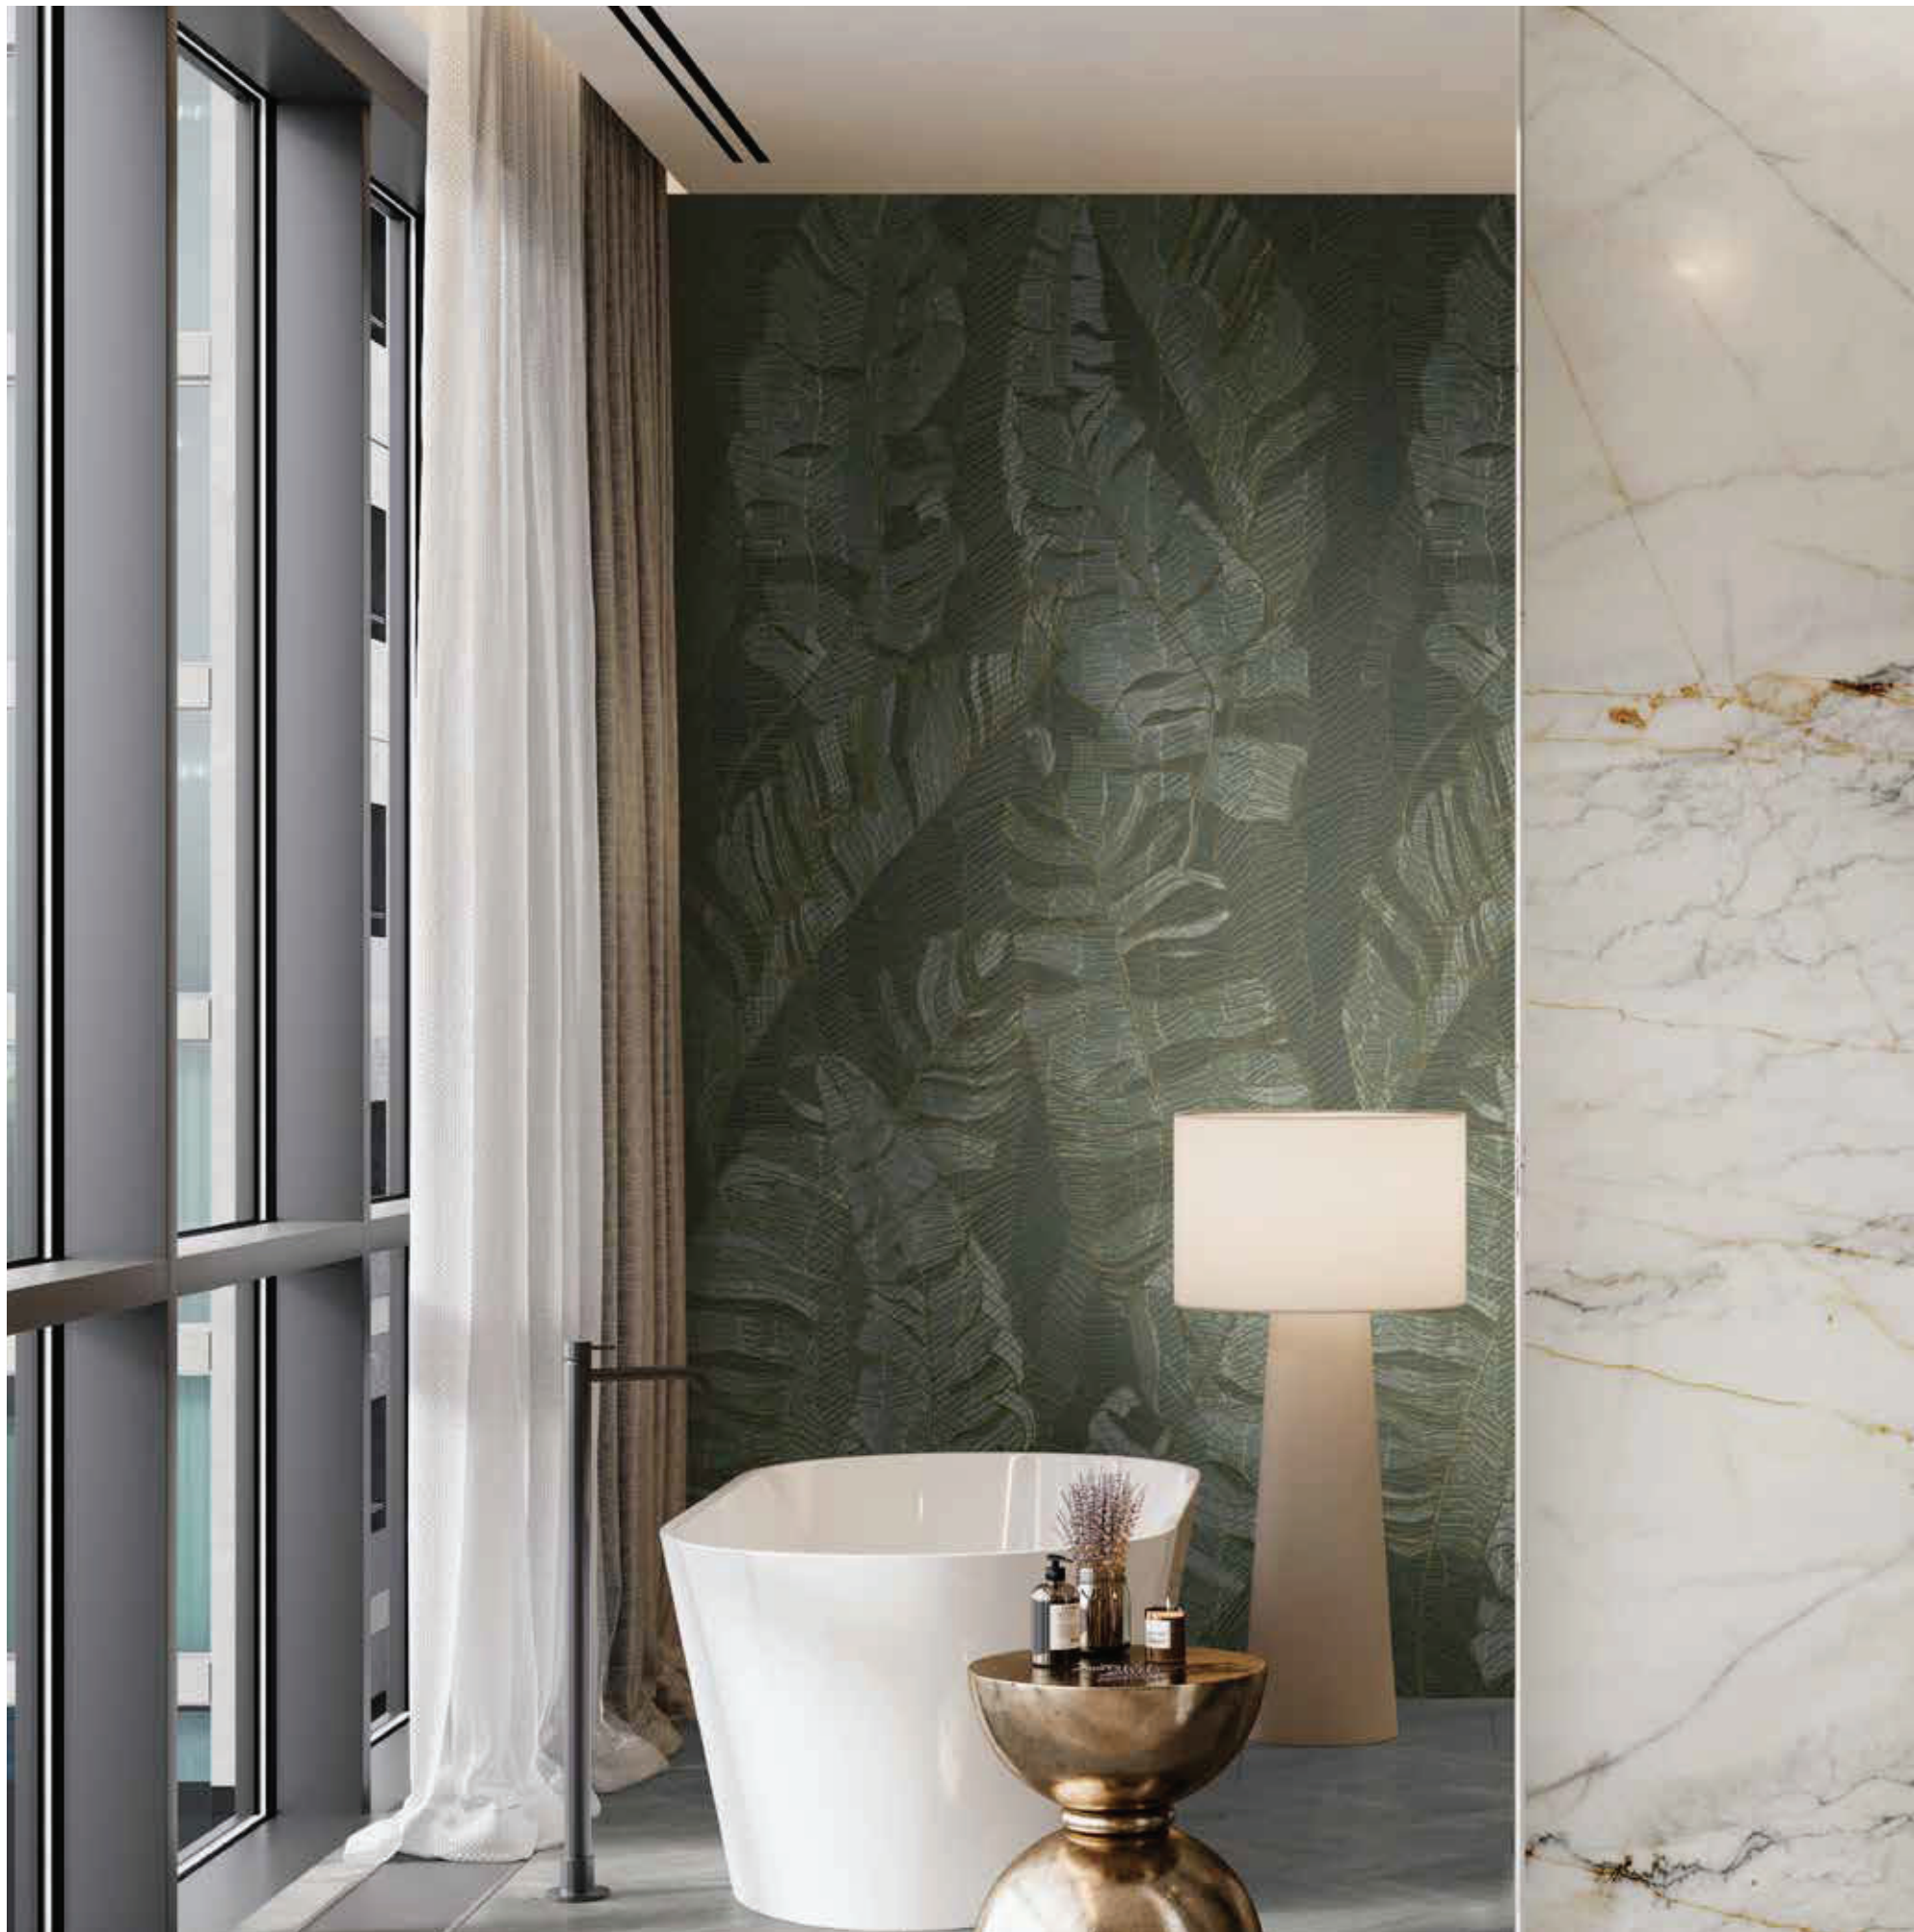

R163

Silver Sage

Peetah texture,
2800 x 1230 x 4 mm