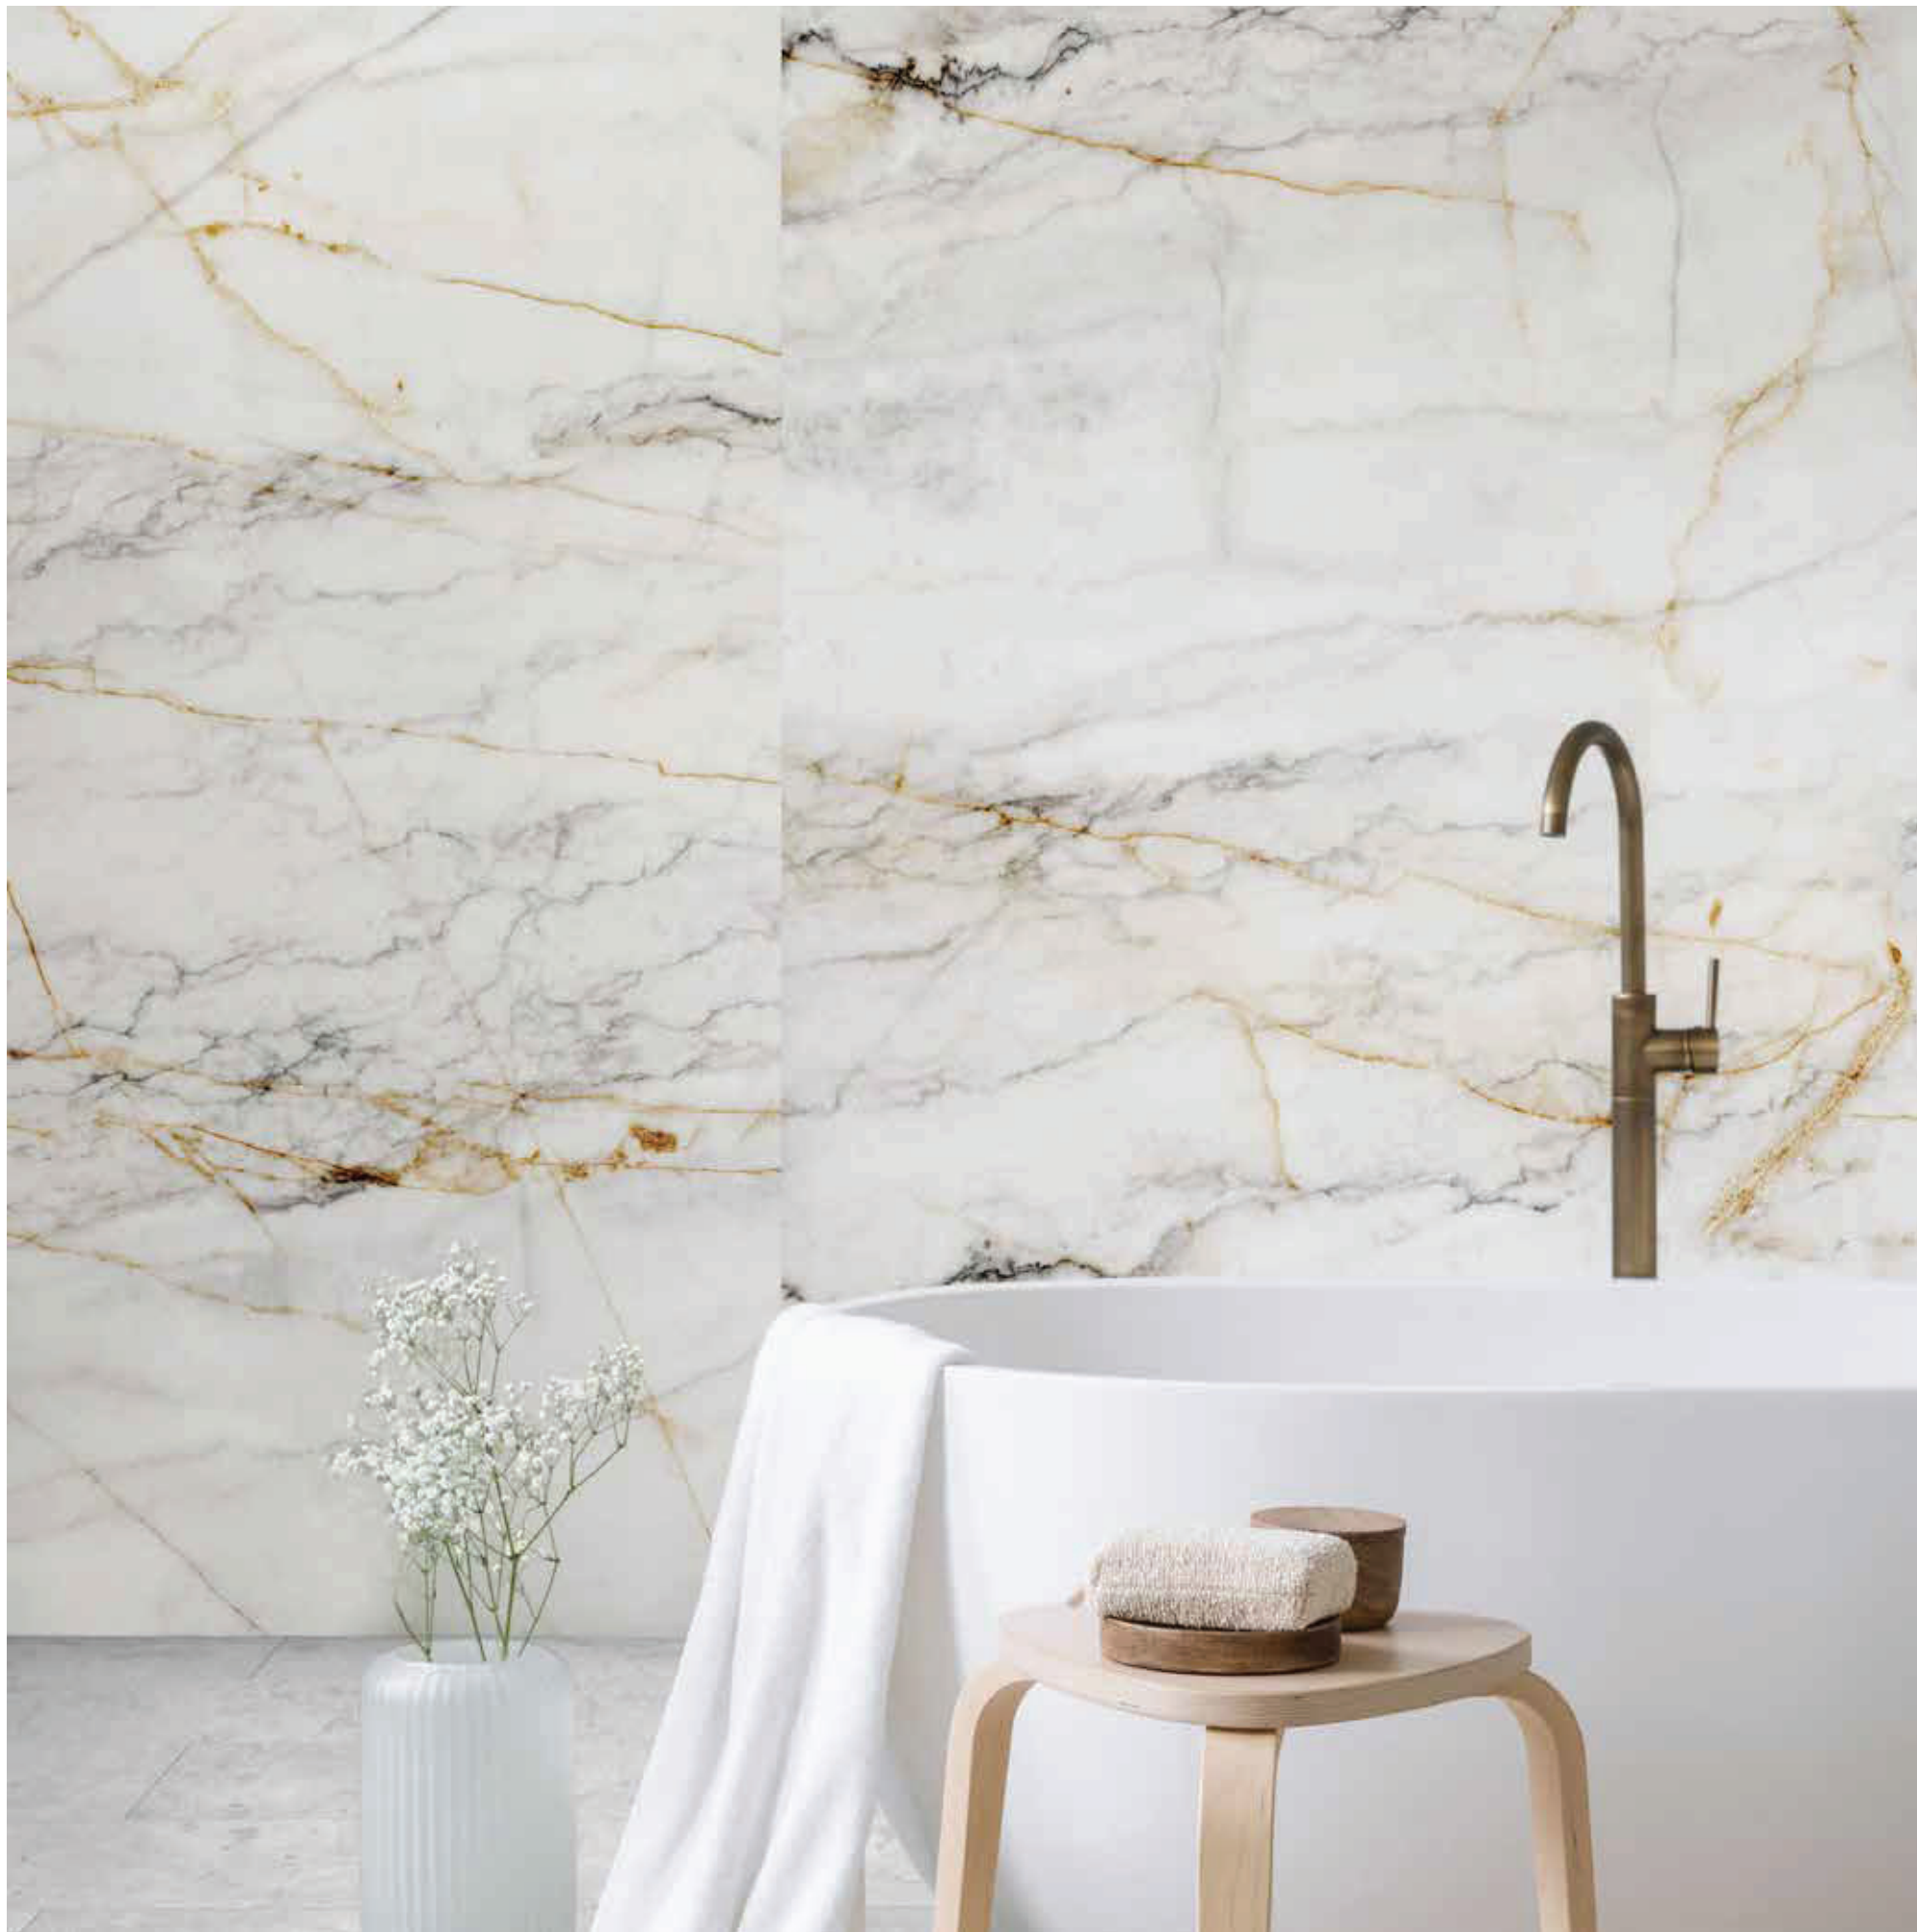

R154

Marble Gold

Peetah texture,
2800 x 1230 x 4 mm

3 faces per design