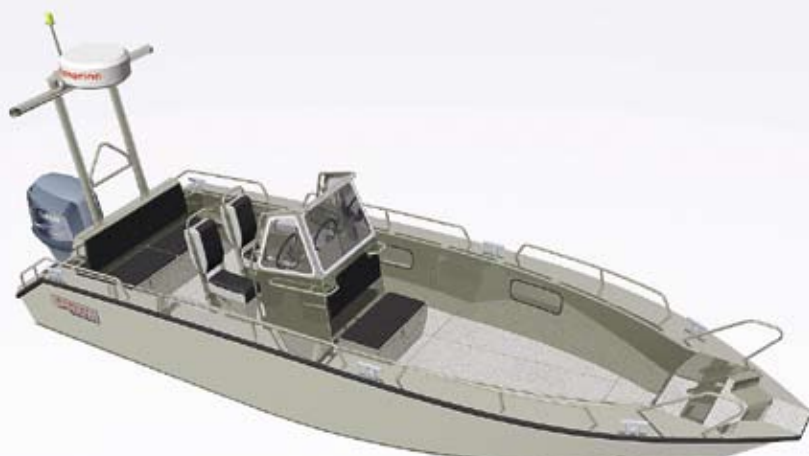

Pleasure Boats

KEWATEC

Easy 6.1 • 7.1 • 8.1

www.kewatec.fi

Specifications

Easy	7.1
Loa (m)	7,45
Beam (m)	2,5
Displ. (kg)	1200
Draft (m)	0,35
Speed (kn)	35-40
Engine (hp)	150-250

KEWATEC

Easy 6.2 • 7.2 • 8.2

www.kewatec.fi

Specifications

Easy	7.2
Loa (m)	7,45
Beam (m)	2,5
Displ. (kg)	1200
Draft (m)	0,35
Speed (kn)	35-40
Engine (hp)	150-250

KEWATEC

Easy 6.3 • 7.3 • 8.3 • 9.3

www.kewatec.fi

Specifications

Easy	7.3
Loa (m)	7,45
Beam (m)	2,5
Displ. (kg)	1300
Draft (m)	0,35
Speed (kn)	33-40
Engine (hp)	150-250

KEWATEC

1175 FB

www.kewatec.fi

Specifications

Loa (m)	12,50
Beam (m)	4,0
Displ. (ton)	10,5
Draft (m)	0,9
Speed (kn)	35
Engine (kw/hp)	2x257/350

KEWATEC

Squid 1250

www.kewatec.fi

Specifications

Loa (m)	12,50
Beam (m)	4,0
Displ. (ton)	10,5
Draft (m)	0,9
Speed (kn)	35
Engine (kw/hp)	2x257/350

KEWATEC

Squid 1250

www.kewatec.fi